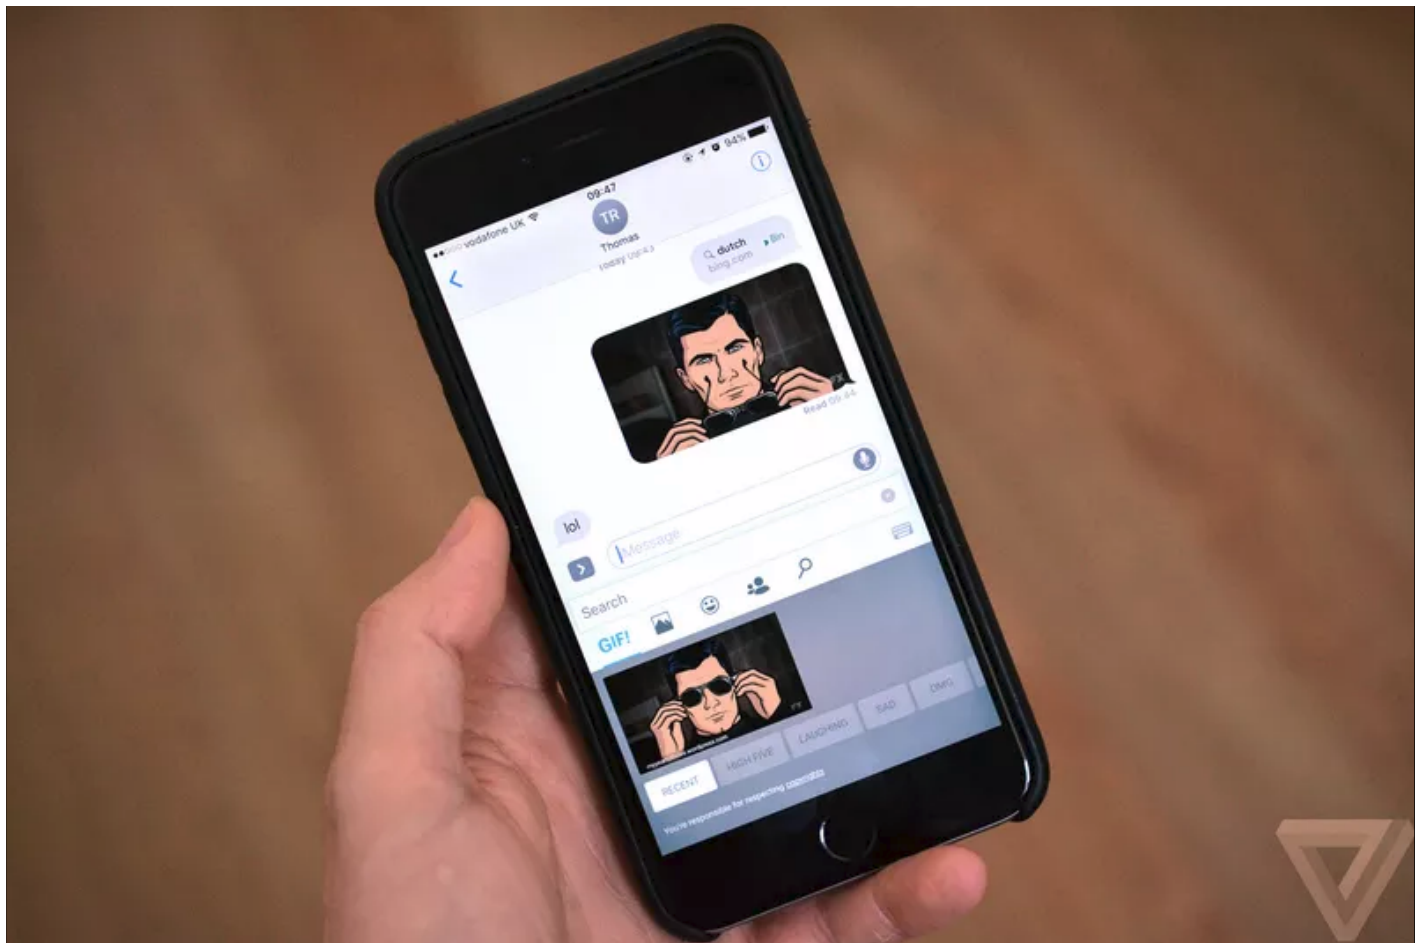

Microsoft's iPhone keyboard takes aim at Google with new built-in search

By **Tom Warren** on August 24, 2016 05:10 am

Microsoft has released a big update for its Word Flow keyboard on the iPhone this week. The biggest addition is a new search interface that lets you find GIFs, emoji, images, contacts, and anything from Bing search results without leaving the keyboard. Microsoft's GIF search feature copies the animated pictures into your clipboard, allowing you to paste them in. Word Flow will even pick out GIFs from words you type, so if you say "deal with it" in a message you'll get a GIF icon that brings up the relevant image.

The built-in search is useful for finding emoji, and Bing search results can be quickly dropped into a message in a similar way to [Google's Gboard keyboard on the iPhone](#). Word Flow still features [the unique one-handed mode](#), and Microsoft is adding in new themes, support for iOS text replacement, and even cursor placement using 3D Touch controls.

Microsoft's update comes a few months after Google released its own Gboard keyboard with built-in search for the iPhone. It's clear the software giant wants to ensure it has one of the best keyboards for the iPhone. Until earlier this year, iPhone users [had to pick between](#) keyboards like SwiftKey, TouchPal, and Minuum. [Microsoft acquired SwiftKey](#), and now it and Google have the best third-party keyboards for the iPhone. Both companies now appear to be battling to control the main way you input data into an iPhone.

RECOMMENDED

Only a samurai schoolgirl can rescue instant ramen from a noodle-nabbing drone

Apple's 2017 iPhone will reportedly get rid of iconic home button

Overwatch player makes the most noble sacrifice in gaming history