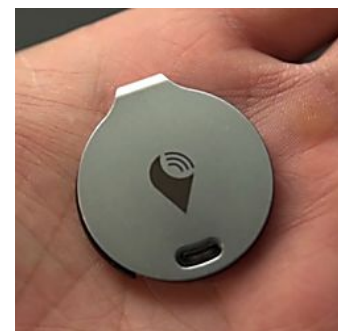

Microsoft's iPhone keyboard takes aim at Google with new built-in search

By **Tom Warren** on August 24, 2016 05:10 am

Microsoft has released a big update for its Word Flow keyboard on the iPhone this week. The biggest addition is a new search interface that lets you find GIFs, emoji, images, contacts, and anything from Bing search results without leaving the keyboard. Microsoft's GIF search feature copies the animated pictures into your clipboard, allowing you to paste them in. Word Flow will even pick out GIFs from words you type, so if you say "deal with it" in a message you'll get a GIF icon that brings up the relevant image.

RECOMMENDED

Only a samurai schoolgirl can rescue instant ramen from a noodle-nabbing drone

Apple's 2017 iPhone will reportedly get rid of iconic home button

Overwatch player makes the most noble sacrifice in gaming history